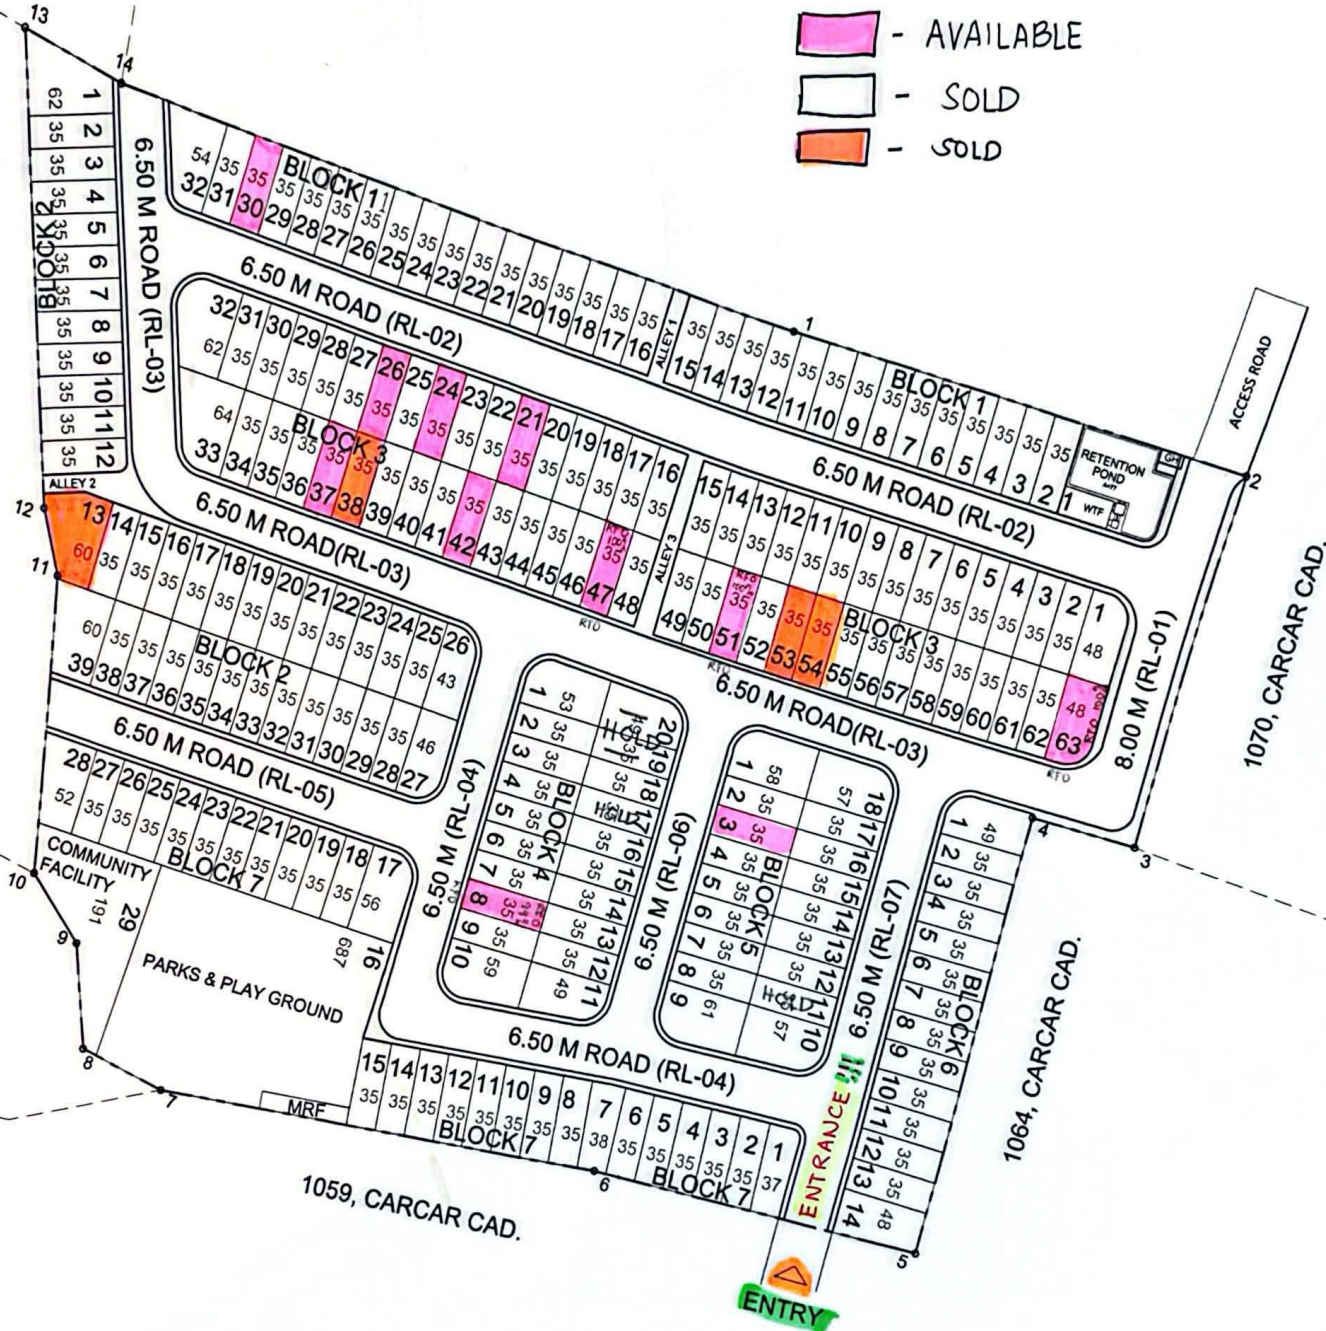

SANTA ISABEL ESTATE - CARCAR

- AVAILABLE
- SOLD
- SOLD

LOT 1058, CARCAR CAD.

Scanned with CamScanner

SANTA ISABEL ESTATE - CARCAR

MASTER SITE DEVELOPMENT PLAN

D R A W N N O T T O S C A L E